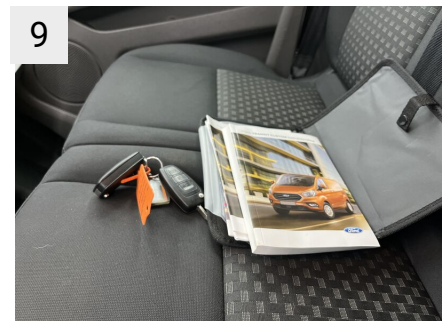

Præsentationsbilleder