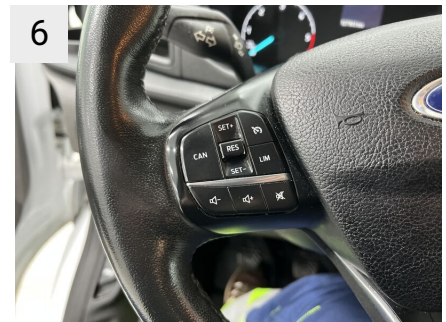

Præsentationsbilleder