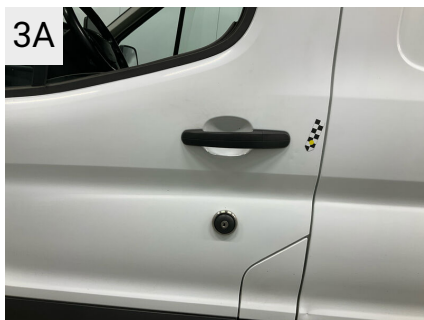

3A

Sted V. fordør
Del Dør
Type Bule(r)