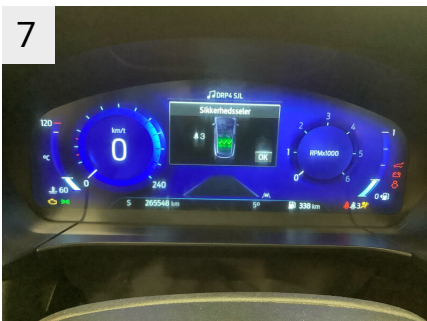

Præsentationsbilleder