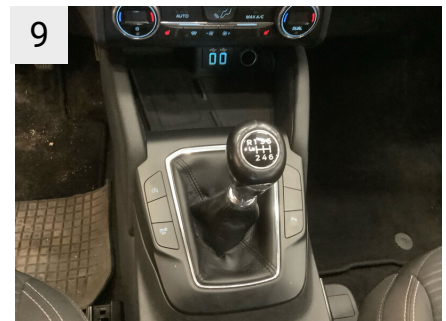

Præsentationsbilleder