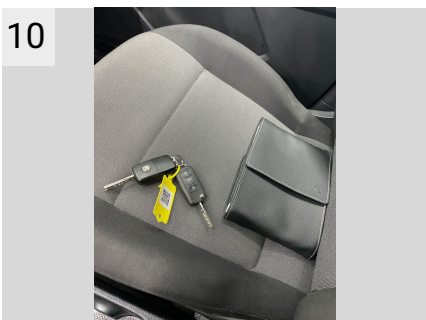

Præsentationsbilleder