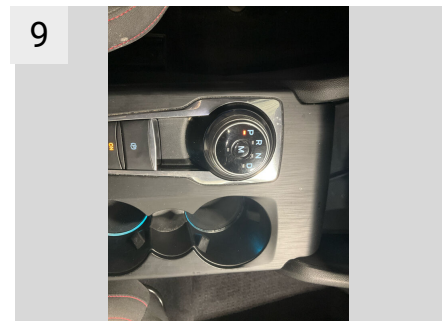

Præsentationsbilleder