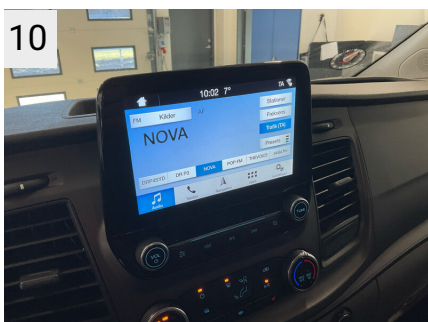

Præsentationsbilleder