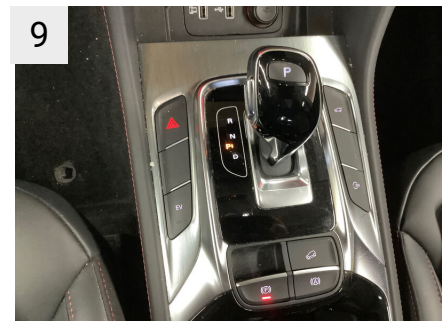

Præsentationsbilleder