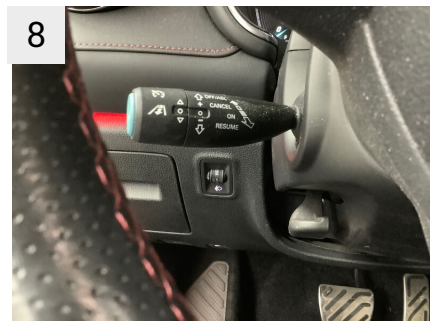

Præsentationsbilleder