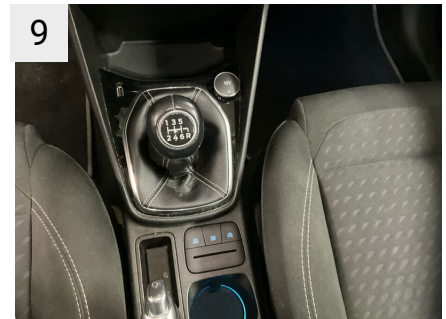

Præsentationsbilleder